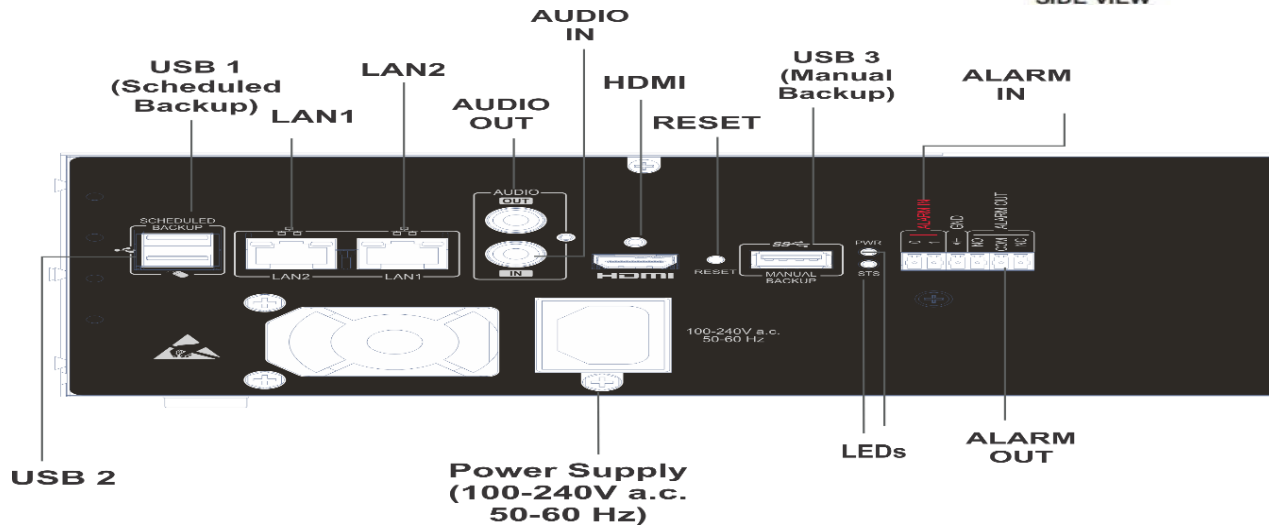

SATATYA NVR3204X

32 Channel NVR with 4 SATA Port

Flash	2GB
OS	Embedded Linux
Control Mode	Mouse, Device Client and Mobile Client
CAMERA SUPPORT	
Third Party Camera Support	Cameras with ONVIF 2.0 and above
ENVIRONMENT CONDITIONS	
Operating Temperature	0°C to +50°C (32°F to 122°F)
Humidity Range	5% to 95% RH Non-Condensing
ELECTRICAL AND MECHANICAL	
Power Input	SMPS (100-240 volts AC)
Dimension	442 (without clamp) x 105.75 x 240.45
Weight (Kg)	3.88 Kg

DIMENSIONS