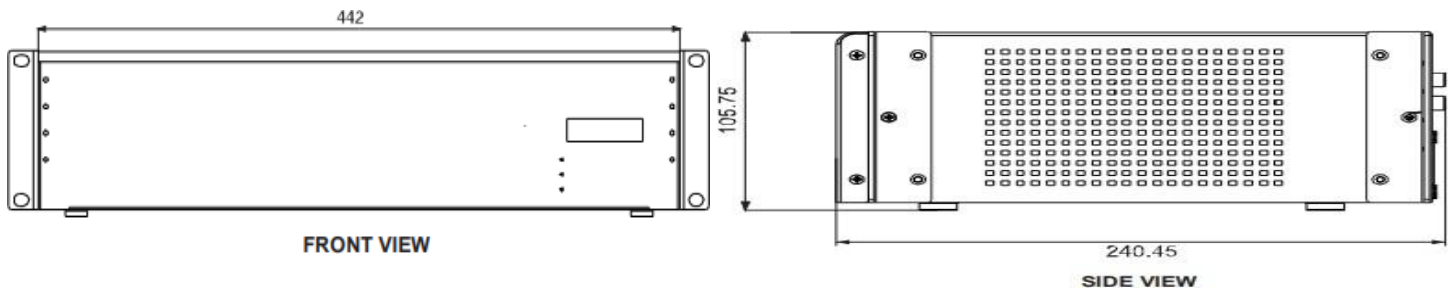

SATATYA NVR3204X

32 Channel NVR with 4 SATA Port

Flash	2GB
OS	Embedded Linux
Control Mode	Mouse, Device Client and Mobile Client
CAMERA SUPPORT	
Third Party Camera Support	Cameras with ONVIF 2.0 and above
ENVIRONMENT CONDITIONS	
Operating Temperature	0°C to +50°C (32°F to 122°F)
Humidity Range	5% to 95% RH Non-Condensing
ELECTRICAL AND MECHANICAL	
Power Input	SMPS (100-240 volts AC)
Dimension	442 (without clamp) x 105.75 x 240.45
Weight (Kg)	3.88 Kg

DIMENSIONS

SATATYA NVR3204X

32 Channel NVR with 4 SATA Port

ABOUT MATRIX

Established in 1991, Matrix is a leader in security and telecom solutions for modern businesses and enterprises. Matrix, an innovative, technology driven and customer focused organization, is committed to keep pace with the revolutions in security and telecom industries. With more than 40% of its human resources dedicated to the development of new products, Matrix has launched cutting-edge products such as Unified Communications, IP-PBX, Universal Gateways, Convergence, VOIP Gateways, GSM Gateways, IP Video Surveillance, Access Control and Time-Attendance. These solutions are feature-rich, reliable and conform to the international standards. Having global footprints in Europe, North America, South America, Africa and Asia through an extensive network of more than 1000 system integrators, Matrix ensures that the products serve the needs of its customers faster and longer. Matrix has gained trust and admiration of customers representing the entire spectrum of industries. Matrix has won many national and international awards for its innovative products.